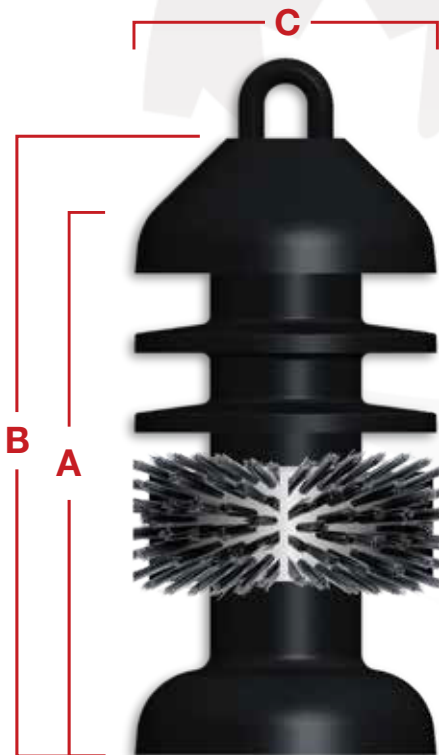

Purger II™ *(with Pencil Brush)*

3 - 12" (76-305mm)

The Purger II™ with Pencil Brush Series pig is a tough, all urethane pipeline pig that requires absolutely no maintenance and is an excellent pig for product evacuation and aggressive cleaning. The Purger II™ with Pencil Brush comes standard with a solid core. Its multi-disc design ensures that sealing elements are centered in the pipeline, resulting in consistent wear over time.

Size	A	B	C	Part #
3"	6.750	8.375	3.375	61-0272-03S
4"	7.500	9.500	4.375	61-0272-04S
6"	11.500	15.000	6.375	61-0272-06S
8"	15.500	19.250	8.500	61-0272-08S
10"	18.250	22.000	10.625	61-0272-10S
12"	22.000	26.500	12.500	61-0272-12S

Designed to negotiate 1.5D or greater bends

Features & Benefits:

- Lightweight.
- Multiple seals.

Options Available:

- Custom lengths available on request.