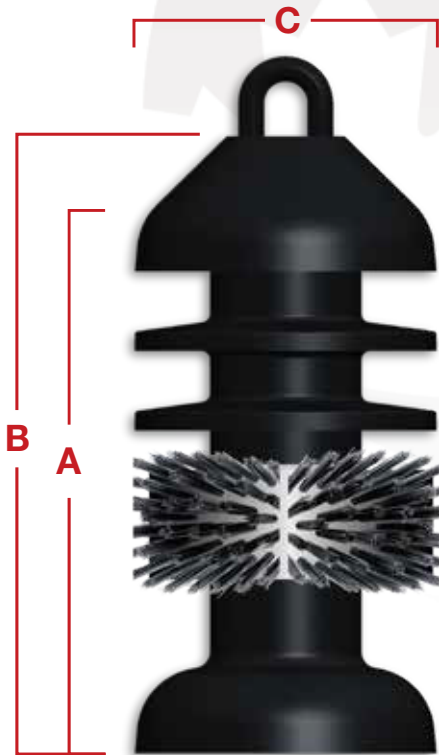

Purger II™ *(with Pencil Brush)*

3 - 12" (76-305mm)

The Purger II™ with Pencil Brush Series pig is a tough, all urethane pipeline pig that requires absolutely no maintenance and is an excellent pig for product evacuation and aggressive cleaning. The Purger II™ with Pencil Brush comes standard with a solid core. Its multi-disc design ensures that sealing elements are centered in the pipeline, resulting in consistent wear over time.

Size	A	B	C	Part #
3"	6.750	8.375	3.375	61-0272-03S
4"	7.500	9.500	4.375	61-0272-04S
6"	11.500	15.000	6.375	61-0272-06S
8"	15.500	19.250	8.500	61-0272-08S
10"	18.250	22.000	10.625	61-0272-10S
12"	22.000	26.500	12.500	61-0272-12S

Designed to negotiate 1.5D or greater bends

Features & Benefits:

- Lightweight.
- Multiple seals.

Options Available:

- Custom lengths available on request.